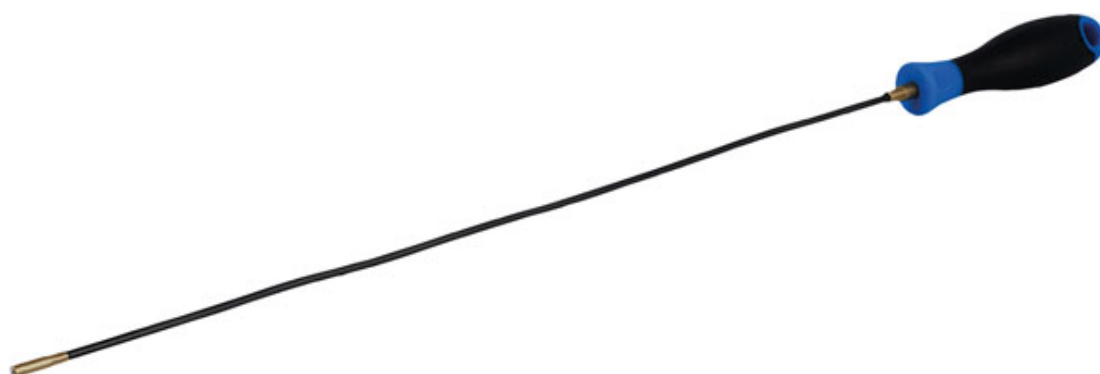

## Flexibles magnetisches Aufnahmewerkzeug

Super-flexible magnetic pick-up tool, narrow enough to use in glow plug apertures to retrieve metal swarf and debris and ideal for retrieving nuts, bolts, and screws from inaccessible areas. The super-slim shaft and head are just 4mm diameter and the magnet is housed in a brass sleeve so it does not stick to the sides when used in confined spaces.

### Additional Information

- 4 mm, flexibler Kopf
- Länge 300 mm
- Weicher Griff
- Zum Entfernen von Rückständen aus Glühkerzenöffnungen und anderen eingeschränkten Bereichen
- 

<http://lasertools.co.uk/product/7026>